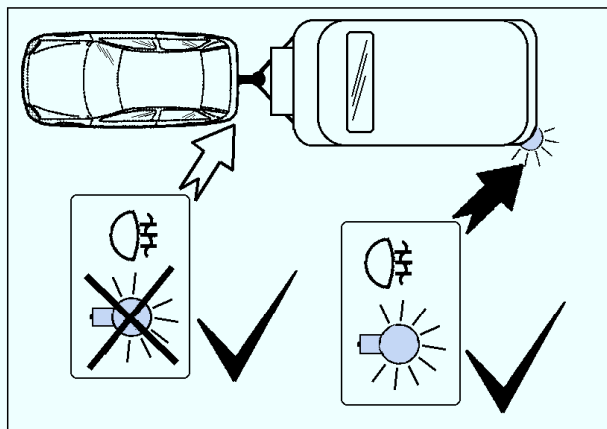

gelb	Ladeleitung	yellow	Power supply for charging
braun/grün	Masse für Ladeleitung	brown/green	Common return for power supply charging

749055

16

Radio Code

17

TECH 2

Varianten Config.

Security Code