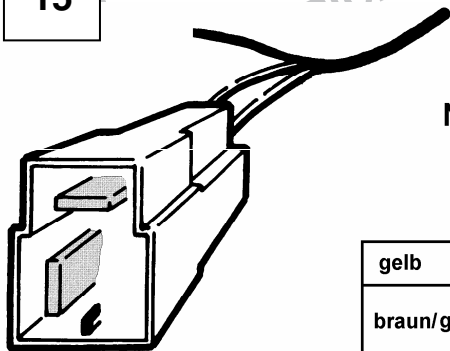

14

15

Nur für Zusatzfunktion !

Only for additional functions !

gelb	Ladeleitung	yellow	Power supply for charging
braun/grün	Masse für Ladeleitung	brown/green	Common return for power supply charging

749055