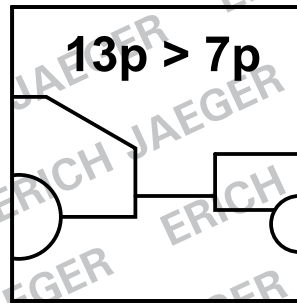

19

ERICH JAEGER-Artikelnummer:
ERICH JAEGER part number:

311069