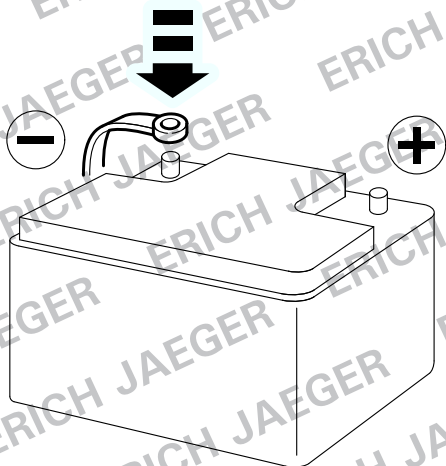

gelb	Ladeleitung	yellow	Power supply for charging
braun/grün	Masse für Ladeleitung	brown/green	Common return for power supply charging

749055

16

Radio Code

17

TECH 2

Varianten Config.

Security Code